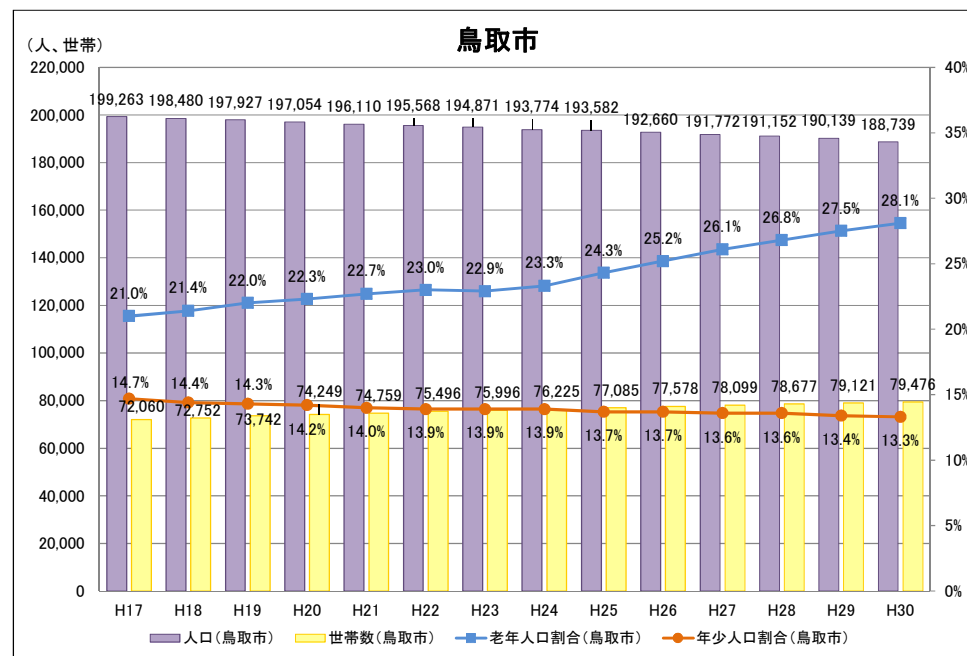

中心市街地の人口、高齢化率等の推移

		H17	H18	H19	H20	H21	H22	H23	H24	H25	H26	H27	H28	H29	H30
人口	中心市街地	12,225	12,163	12,268	12,306	12,463	12,510	12,504	12,387	12,407	12,360	12,447	12,391	12,347	12,245
	袋川以南	6,690	6,726	6,866	6,934	7,126	7,258	7,613	7,294	7,335	7,303	7,404	7,385	7,388	7,367
	袋川以北	5,535	5,437	5,402	5,372	5,337	5,252	5,191	5,093	5,072	5,057	5,043	5,006	4,959	4,878
	旧鳥取市	149,606	149,280	149,311	148,901	148,541	148,479	148,294	147,850	148,098	147,788	147,612	147,590	147,397	146,546
	中心市街地シェア	8.2%	8.1%	8.2%	8.3%	8.4%	8.4%	8.4%	8.4%	8.4%	8.4%	8.4%	8.4%	8.4%	8.4%
	鳥取市	199,263	198,480	197,927	197,054	196,110	195,568	194,871	193,774	193,582	192,660	191,772	191,152	190,139	188,739
世帯数	中心市街地	5,525	5,559	5,621	5,664	5,804	5,855	5,910	5,874	5,939	5,953	6,052	6,054	6,069	6,025
	1世帯当たりの人数	2.2	2.2	2.2	2.2	2.1	2.1	2.1	2.1	2.1	2.1	2.1	2.0	2.0	2.0
	袋川以南	3,146	3,203	3,280	3,299	3,428	3,516	3,578	3,573	3,656	3,683	3,764	3,759	3,772	3,781
	袋川以北	2,379	2,356	2,341	2,365	2,376	2,339	2,332	2,301	2,283	2,270	2,288	2,295	2,297	2,244
	旧鳥取市	72,060	72,752	73,742	74,249	74,759	75,496	75,996	76,225	77,085	77,578	78,099	78,677	79,121	79,476
	鳥取市	199,263	198,480	197,927	197,054	196,110	195,568	194,871	193,774	193,582	192,660	191,772	191,152	190,139	188,739
年少人口割合 (15歳未満)	中心市街地	11.5%	11.2%	11.6%	11.8%	11.6%	11.8%	12.0%	11.9%	11.8%	11.8%	11.8%	11.9%	11.7%	12.0%
	袋川以南	10.7%	10.4%	11.1%	11.6%	11.5%	11.8%	11.8%	12.1%	11.8%	11.5%	11.4%	11.6%	11.6%	11.8%
	袋川以北	12.4%	12.1%	12.3%	12.2%	11.8%	12.0%	12.2%	11.9%	12.0%	12.4%	12.4%	12.3%	11.9%	12.4%
	鳥取市	14.7%	14.4%	14.3%	14.2%	14.0%	13.9%	13.9%	13.9%	13.7%	13.7%	13.6%	13.6%	13.4%	13.3%
老年人口割合 (65歳以上)	中心市街地	27.2%	27.5%	27.2%	27.3%	27.5%	27.4%	27.1%	27.4%	28.0%	28.6%	28.9%	29.6%	30.0%	30.1%
	袋川以南	24.1%	24.2%	23.8%	23.7%	23.7%	23.5%	23.2%	23.6%	24.1%	25.2%	25.6%	26.4%	26.7%	27.2%
	袋川以北	31.0%	31.5%	31.5%	31.9%	32.5%	32.8%	32.5%	32.8%	33.6%	33.6%	33.7%	34.3%	34.8%	34.4%
	鳥取市	21.0%	21.4%	22.0%	22.3%	22.7%	23.0%	22.9%	23.3%	24.3%	25.2%	26.1%	26.8%	27.5%	28.1%