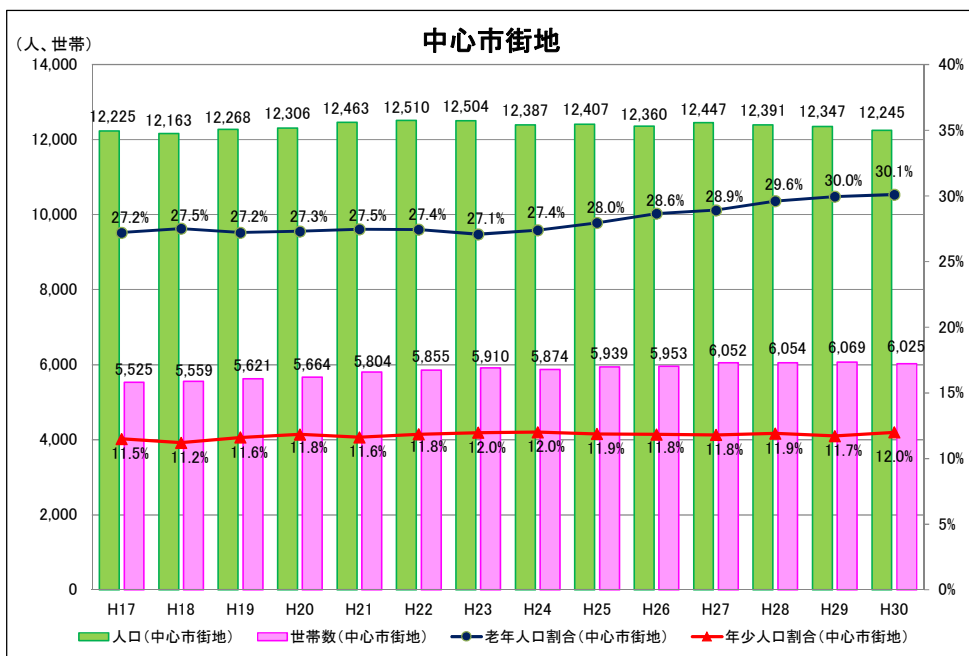

中心市街地の人口、高齢化率等の推移

		H17	H18	H19	H20	H21	H22	H23	H24	H25	H26	H27	H28	H29	H30
人口	中心市街地	12,225	12,163	12,268	12,306	12,463	12,510	12,504	12,387	12,407	12,360	12,447	12,391	12,347	12,245
	袋川以南	6,690	6,726	6,866	6,934	7,126	7,258	7,613	7,294	7,335	7,303	7,404	7,385	7,388	7,367
	袋川以北	5,535	5,437	5,402	5,372	5,337	5,252	5,191	5,093	5,072	5,057	5,043	5,006	4,959	4,878
	旧鳥取市	149,606	149,280	149,311	148,901	148,541	148,479	148,294	147,850	148,098	147,788	147,612	147,590	147,397	146,546
	中心市街地シェア	8.2%	8.1%	8.2%	8.3%	8.4%	8.4%	8.4%	8.4%	8.4%	8.4%	8.4%	8.4%	8.4%	8.4%
	鳥取市	199,263	198,480	197,927	197,054	196,110	195,568	194,871	193,774	193,582	192,660	191,772	191,152	190,139	188,739
世帯数	中心市街地	5,525	5,559	5,621	5,664	5,804	5,855	5,910	5,874	5,939	5,953	6,052	6,054	6,069	6,025
	1世帯当たりの人数	2.2	2.2	2.2	2.2	2.1	2.1	2.1	2.1	2.1	2.1	2.1	2.0	2.0	2.0
	袋川以南	3,146	3,203	3,280	3,299	3,428	3,516	3,578	3,573	3,656	3,683	3,764	3,759	3,772	3,781
	袋川以北	2,379	2,356	2,341	2,365	2,376	2,339	2,332	2,301	2,283	2,270	2,288	2,295	2,297	2,244
	旧鳥取市	72,060	72,752	73,742	74,249	74,759	75,496	75,996	76,225	77,085	77,578	78,099	78,677	79,121	79,476
	鳥取市	199,263	198,480	197,927	197,054	196,110	195,568	194,871	193,774	193,582	192,660	191,772	191,152	190,139	188,739
年少人口割合 (15歳未満)	中心市街地	11.5%	11.2%	11.6%	11.8%	11.6%	11.8%	12.0%	11.9%	11.8%	11.8%	11.8%	11.9%	11.7%	12.0%
	袋川以南	10.7%	10.4%	11.1%	11.6%	11.5%	11.8%	11.8%	12.1%	11.8%	11.5%	11.4%	11.6%	11.6%	11.8%
	袋川以北	12.4%	12.1%	12.3%	12.2%	11.8%	12.0%	12.2%	11.9%	12.0%	12.4%	12.4%	12.3%	11.9%	12.4%
	鳥取市	14.7%	14.4%	14.3%	14.2%	14.0%	13.9%	13.9%	13.9%	13.7%	13.7%	13.6%	13.6%	13.4%	13.3%
老年人口割合 (65歳以上)	中心市街地	27.2%	27.5%	27.2%	27.3%	27.5%	27.4%	27.1%	27.4%	28.0%	28.6%	28.9%	29.6%	30.0%	30.1%
	袋川以南	24.1%	24.2%	23.8%	23.7%	23.7%	23.5%	23.2%	23.6%	24.1%	25.2%	25.6%	26.4%	26.7%	27.2%
	袋川以北	31.0%	31.5%	31.5%	31.9%	32.5%	32.8%	32.5%	32.8%	33.6%	33.6%	33.7%	34.3%	34.8%	34.4%
	鳥取市	21.0%	21.4%	22.0%	22.3%	22.7%	23.0%	22.9%	23.3%	24.3%	25.2%	26.1%	26.8%	27.5%	28.1%