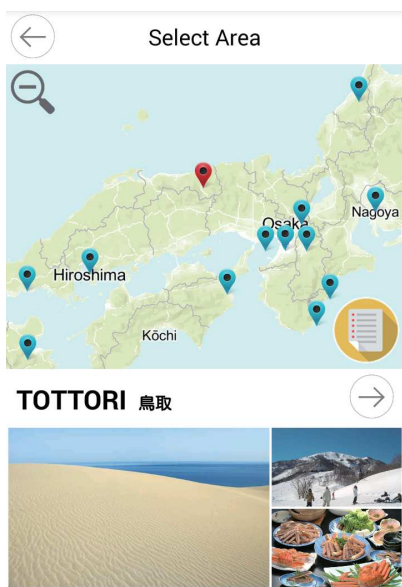

Tottori Travel App!

DiGJAPAN! Tottori!

- 1 : Experience the best of Tottori with seasonal information tailored to the area in which you're traveling.
- 2 : Offline functionality means no more scurrying to find internet connections.
- 3 : Search→Go→Explore! DiGJAPAN! is your primary source for adding excitement to your travels.