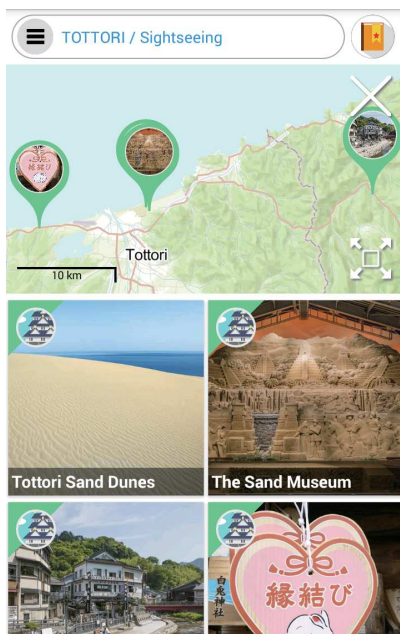

Tottori Travel App!

DiGJAPAN! Tottori!

- 1 : Experience the best of Tottori with seasonal information tailored to the area in which you're traveling.
- 2 : Offline functionality means no more scurrying to find internet connections.
- 3 : Search→Go→Explore! DiGJAPAN! is your primary source for adding excitement to your travels.